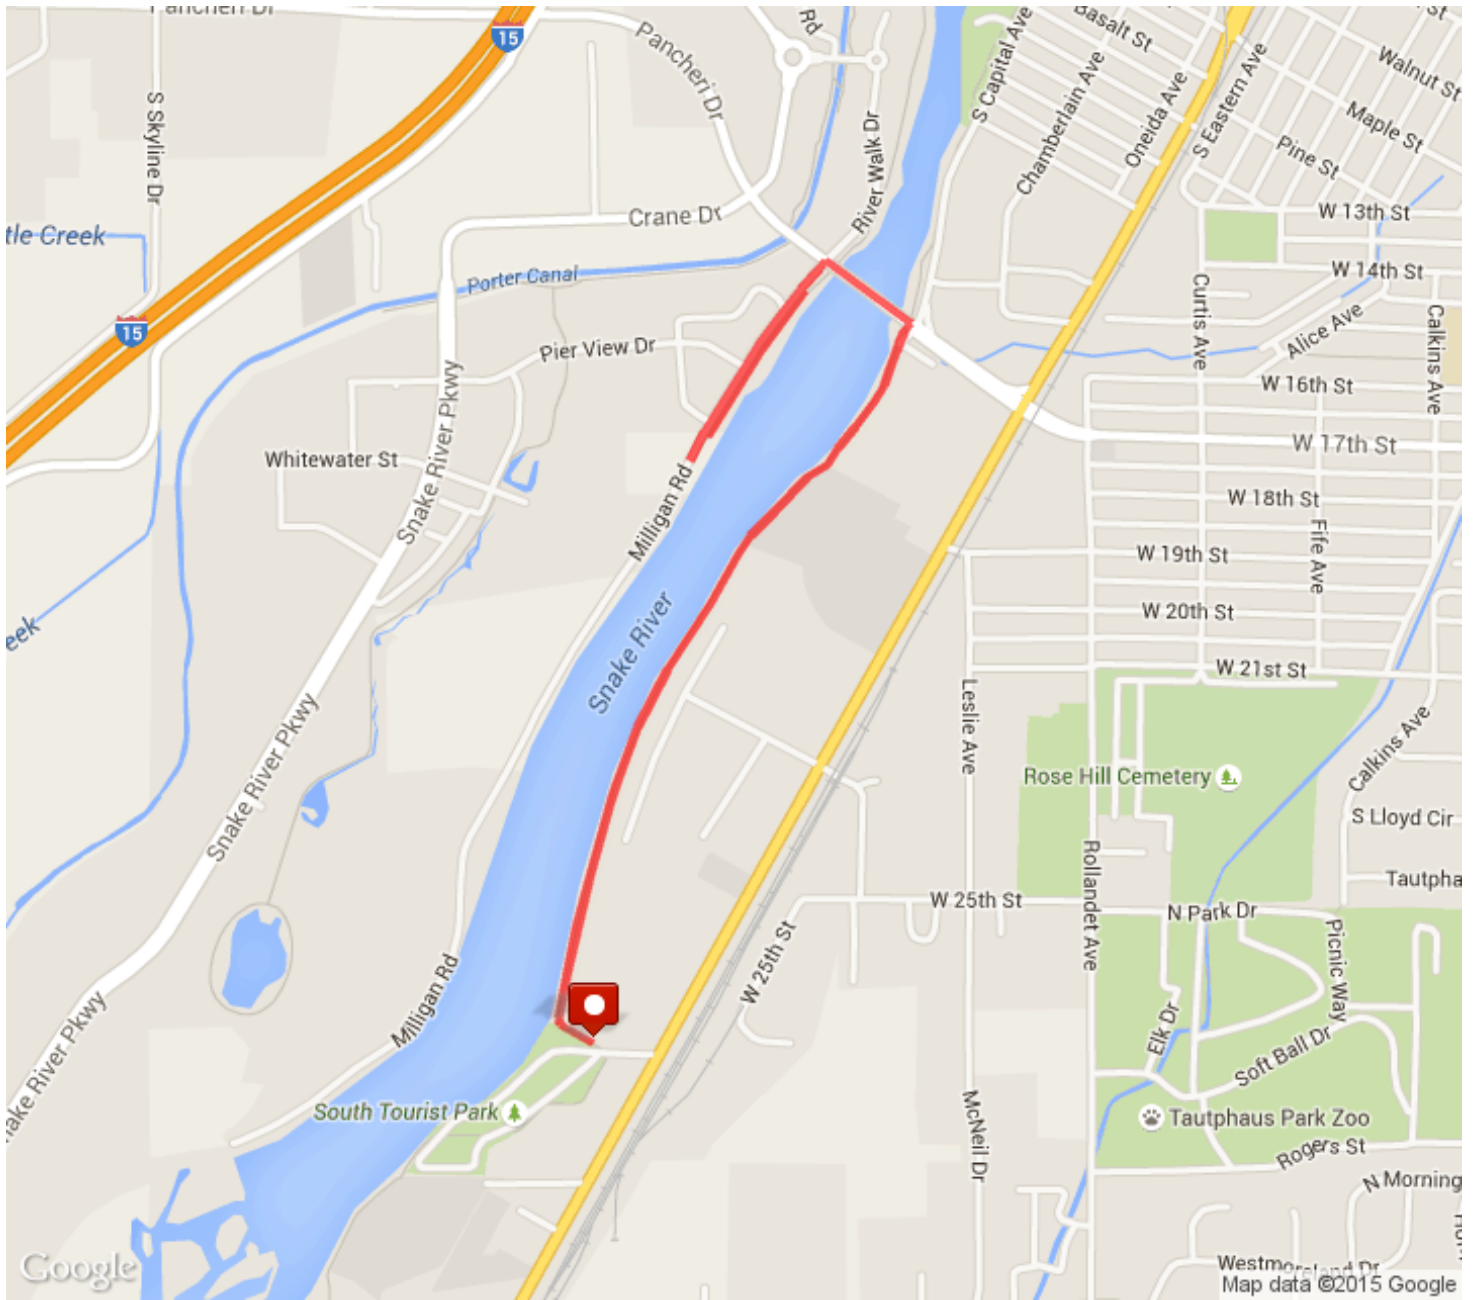

Miles for Montessori
Distance: 3.3 mi
Elevation: 52.96 ft (Max: 4,693.73 ft)

mapmyrun

Copyright (c) 2015 MapMyFitness Inc.

	Head northwest on Idaho Falls Greenbelt Trail	0 mi (+0.09 mi)
	Head north on Idaho Falls Greenbelt Trail	0.09 mi (+0.11 mi)
	Head north on Idaho Falls Greenbelt Trail	0.21 mi (+0.08 mi)
	Head north on Idaho Falls Greenbelt Trail	0.29 mi (+0.08 mi)
	Head north on Idaho Falls Greenbelt Trail	0.37 mi (+0.5 mi)
	Slight left to stay on Idaho Falls Greenbelt Trail	0.87 mi (+0.03 mi)
	Turn left onto Pancheri Dr	0.89 mi (+0 mi)
	Head northwest on Pancheri Dr toward Milligan Rd Destination will be on the left	0.9 mi (+0.1 mi)
	Head northwest on Pancheri Dr toward Milligan Rd	1 mi (+0.01 mi)
	Turn left onto Milligan Rd	1.01 mi (+0.04 mi)
	Turn left onto Idaho Falls Greenbelt Trail	1.05 mi (+0 mi)
	Head southwest on Idaho Falls Greenbelt Trail	1.05 mi (+0.08 mi)
	Head southwest on Idaho Falls Greenbelt Trail	1.13 mi (+0.1 mi)
	Head northeast on Idaho Falls Greenbelt Trail	1.24 mi (+0.19 mi)
	Turn left to stay on Idaho Falls Greenbelt Trail	1.42 mi (+0 mi)
	Turn left onto Milligan Rd Destination will be on the left	1.43 mi (+0.22 mi)
	Head northeast on Milligan Rd toward Pier View Dr	1.65 mi (+0.22 mi)
	Turn right onto Idaho Falls Greenbelt Trail	1.87 mi (+0 mi)
	Turn right to stay on Idaho Falls Greenbelt Trail	1.87 mi (+0.19 mi)
	Head northeast on Idaho Falls Greenbelt Trail	2.06 mi (+0.1 mi)
	Head northeast on Idaho Falls Greenbelt Trail	2.16 mi (+0.08 mi)
	Head northwest on Idaho Falls Greenbelt Trail toward Milligan Rd	2.25 mi (+0 mi)