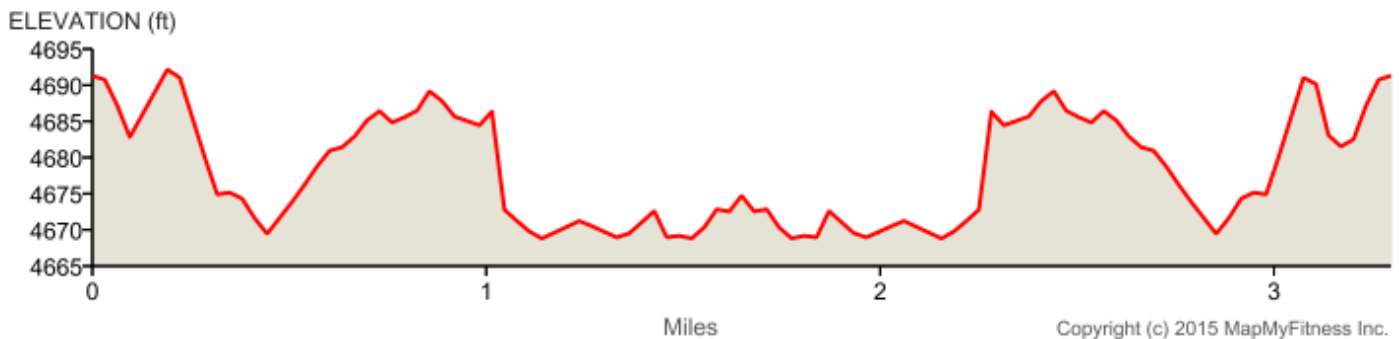

Miles for Montessori
Distance: 3.3 mi
Elevation: 52.96 ft (Max: 4,693.73 ft)

mapmyrun

Copyright (c) 2015 MapMyFitness Inc.

	Head northwest on Idaho Falls Greenbelt Trail	0 mi (+0.09 mi)
	Head north on Idaho Falls Greenbelt Trail	0.09 mi (+0.11 mi)
	Head north on Idaho Falls Greenbelt Trail	0.21 mi (+0.08 mi)
	Head north on Idaho Falls Greenbelt Trail	0.29 mi (+0.08 mi)
	Head north on Idaho Falls Greenbelt Trail	0.37 mi (+0.5 mi)
	Slight left to stay on Idaho Falls Greenbelt Trail	0.87 mi (+0.03 mi)
	Turn left onto Pancheri Dr	0.89 mi (+0 mi)
	Head northwest on Pancheri Dr toward Milligan Rd Destination will be on the left	0.9 mi (+0.1 mi)
	Head northwest on Pancheri Dr toward Milligan Rd	1 mi (+0.01 mi)
	Turn left onto Milligan Rd	1.01 mi (+0.04 mi)
	Turn left onto Idaho Falls Greenbelt Trail	1.05 mi (+0 mi)
	Head southwest on Idaho Falls Greenbelt Trail	1.05 mi (+0.08 mi)
	Head southwest on Idaho Falls Greenbelt Trail	1.13 mi (+0.1 mi)
	Head northeast on Idaho Falls Greenbelt Trail	1.24 mi (+0.19 mi)
	Turn left to stay on Idaho Falls Greenbelt Trail	1.42 mi (+0 mi)
	Turn left onto Milligan Rd Destination will be on the left	1.43 mi (+0.22 mi)
	Head northeast on Milligan Rd toward Pier View Dr	1.65 mi (+0.22 mi)
	Turn right onto Idaho Falls Greenbelt Trail	1.87 mi (+0 mi)
	Turn right to stay on Idaho Falls Greenbelt Trail	1.87 mi (+0.19 mi)
	Head northeast on Idaho Falls Greenbelt Trail	2.06 mi (+0.1 mi)
	Head northeast on Idaho Falls Greenbelt Trail	2.16 mi (+0.08 mi)
	Head northwest on Idaho Falls Greenbelt Trail toward Milligan Rd	2.25 mi (+0 mi)